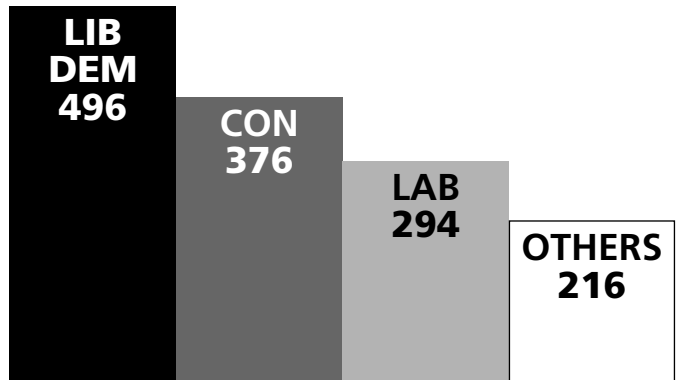

## Liberal Democrats WIN in Flitwick

Flitwick results last year show that **Liberal Democrats** win in this area. The bar chart shows the story.

Based on local results in May 2003.